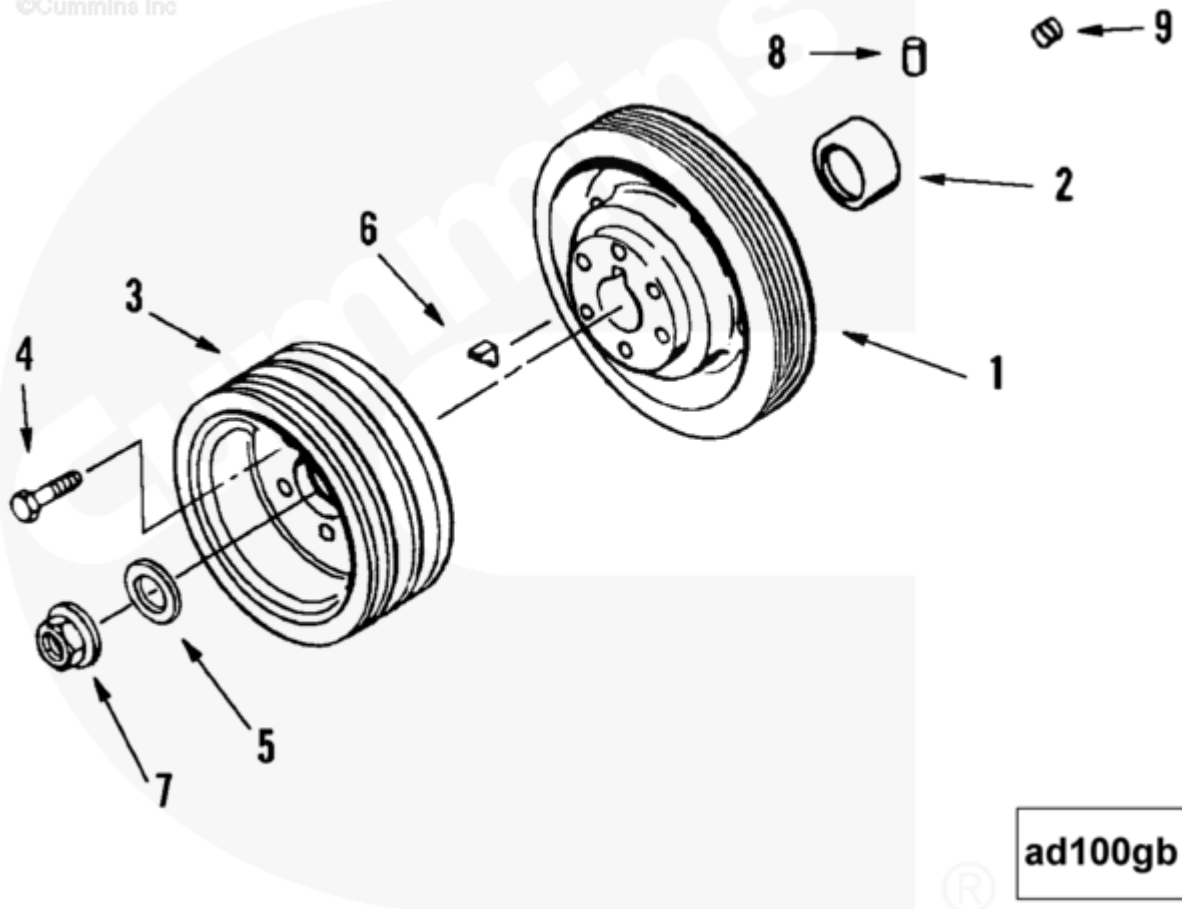

Parts Catalog - Option Detail

Electronic Parts Catalog - Option Detail				
Option	Group	Graphic	Film Card	Date
AD1123	09.03	ad100gb	F	15-JUN-95
Engines	NH/NT 855, NT495, NT743, NTA855 N106			

©Cummins Inc

SMALL | MEDIUM | LARGE

Cart	Ref No	Part Number	Part Description	Required	Remarks
View My Cart					
		AD1123	Accessory Drive		Base poly-vee water pump...(More)
					drive pulley with bolt on
					pulley to provide two v-belt
					grooves to drive fan and one
					groove for 1/2inch belt.

<input type="checkbox"/>		3023473	Accessory Drive Pulley	1	Base.
	1	3013335	Accessory Drive Pulley	1	
<input type="checkbox"/>	2	3076346	Wear Sleeve	1	
<input type="checkbox"/>		3063824	Accessory Drive Pulley	1	Bolt on type.
	3	3023520	Accessory Drive Pulley	1	
<input type="checkbox"/>	4	175833	Hexagon Head Cap Screw	6	3/8 - 16 x 1 1/8 inch
<input type="checkbox"/>	5	193136	Plain Washer	1	1 3/4 in.
<input type="checkbox"/>	6	3008947	Keyway Seal	1	
<input type="checkbox"/>	7	3012526	Hexagon Flange Nut	1	7/8 - 14 UNF
<input type="checkbox"/>	8	70550	Pin Dowel	1	5/16 x 1/2 inch
<input type="checkbox"/>	9	3013786	Pipe Plug	1	3/8 NPT.
<input type="checkbox"/>		3076202	Dust Seal	1	